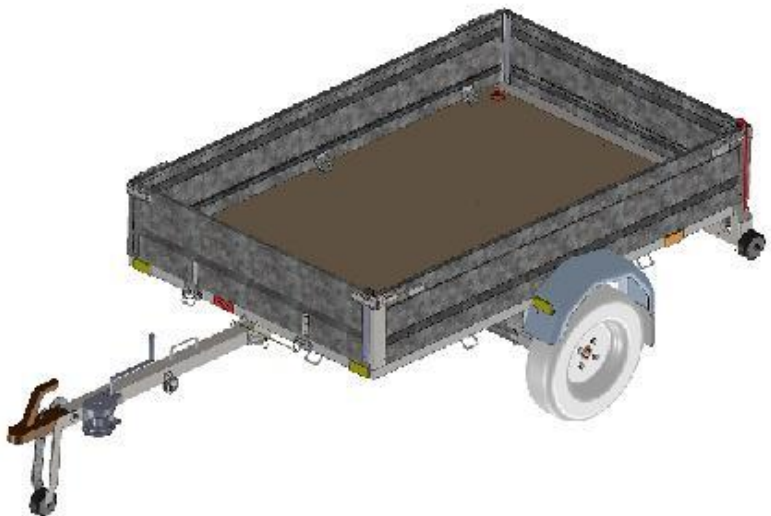

WallTrailer™

WallTrailer™ **model: W1**

Only for: EU markedets

Dimensions:	Normal (mm)	Collapsed (mm)
Width	1584	800
Width (transport)	1300	
Lenght	3092	1995
Lenght (transport)		1300
Height	786	
Height (transport)		2015
Weight	180 kg	

Load capacity: 570 kg

Finish:

Hot Galvanized steel
ISO STN 1461

Plywood:

FF Deck, Dark Brown

Axels system:

Knott: GH7LV-723566

Tires:

4.50-10C 76N B61 CARGO

Steel quality:

Plate steel: EN S355J2C+N, EN S235JR
Steel profile: EN S235JRH

Rear lamp systems:

Multipoint IV 24 Aspock

TEL: +31451297864

www.walltrailernederland.nl

All products patent pending